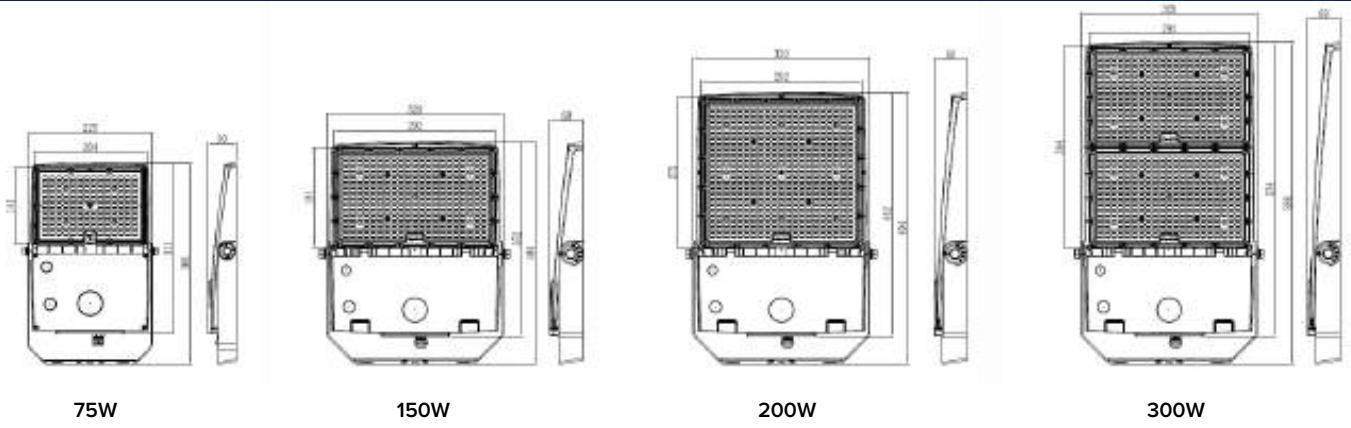

Product Overview

POWER	LUMENS	EFFICACY	CCT	WEIGHT	SAP CODE	PRODUCT CODE
15 / 75 W	12,103 lm	162 lm/W	4000 K	2.6 kg	2002380	PARX75W-AS-4K
100 / 150 W	24,504 lm	163 lm/W		4.4 kg	2002381	PARX150W-AS-4K
175 / 200 W	34,372 lm	171 lm/W		5.1 kg	2002382	PARX200W-AS-4K
225 / 250 W 275 / 300 W	49,456 lm	165 lm/W		6.0 kg	2002383	PARX300W-AS-4K

SPECIFICATIONS

Body Material: Diecast Aluminium (ADC12)	Driver: Integral	Dimming: 0 - 10V Dimmable
Diffuser Material: Polycarbonate	Power Lead: 2m Flex	APPLICATIONS Side of Building Carpark Area Lighting Outdoor Recreation General Industrial Sports Facility Tennis Court
Body colour: BLACK (RAL 9005)	Input: 220-240Va.c. 50/60Hz	
IK Rating: IK08	Electrical Classification: Class I	
IP Rating: IP65	Power Factor: > 0.9	
Beam Angle: 120° x 60°	Protection: Overload / Short Circuit	
CRI: > 80	Lifespan: >100,000hrs@Ta50°C (L80)	
SDCM: < 3	Operating Ambient Temperature: -40 to 50°C	
	Smart: KASTA Compatible	

Outdoor Lighting

DIMENSIONS (mm)

Accessories

Lens

Description	Product Code
75W T3 Lens	PARX75W-LENS-T3
150W T3 Lens	PARX150W-LENS-T3
200W T3 Lens	PARX200W-LENS-T3
300W T3 Lens	PARX300W-LENS-T3
75W Symmetric Lens	PARX75W-LENS-SM
150W Symmetric Lens	PARX150W-LENS-SM
200W Symmetric Lens	PARX200W-LENS-SM
300W Symmetric Lens	PARX300W-LENS-SM

Adaptor & Bracket

Description	Product Code
60mm Spigot Adaptor	PARX-SPIGOT
76mm OD Adjustable Spigot	PARX-ADJ-SPIGOT
4-Way 76mm OD Pole Adaptor	PARX-HUB
60mm OD Square Pole Adaptor for Post top mounting	PARX-HUB-RND
Adjustable Bracket to suit PARX HUB	PARX-ADJ-SQBKT
Pole U Bracket	PARX-UBKT

Shield

Description	Product Code
75W Spill Light Shield	PARX75W-SHIELD
150W Spill Light Shield	PARX150W-SHIELD
200W Spill Light Shield	PARX200W-SHIELD
300W Spill Light Shield	PARX300W-SHIELD